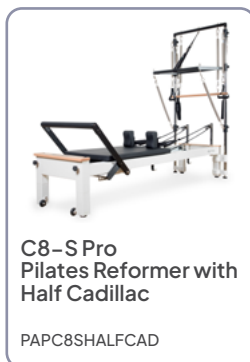

Product Options

Contact us to place an order: align-pilates.com