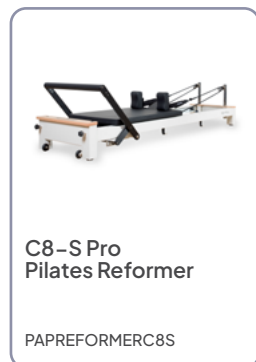

Product Options

Contact us to place an order: align-pilates.com