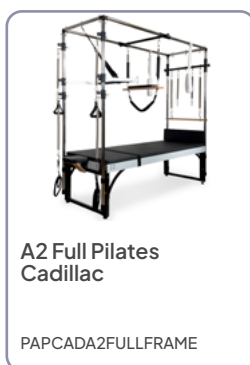

Align-Pilates

Full Pilates Cadillac

View Online

Unlock the Complete Range of Trapeze and Tower Exercises

The Full Pilates Cadillac Frame offers **maximum versatility**, enabling the complete Trapeze Table repertoire within your studio. Compatible with the A2 Base Frame and C8-Pro Pilates Reformers, it creates a **comprehensive studio set-up** for traditional Cadillac, trapeze, and spring-based resistance work.

Supplied with Trapeze, Foot Straps, and foot support as standard, it supports a **wide range of strength, mobility, suspension and assisted exercises** drawn from Joseph Pilates' original system.

Product Options

Contact us to place an order: align-pilates.com

Key Features

Adjustable Components

Easy adjustments with our:

- Rapid-Adjust Double Eyelet Spring Holders
- Multiple eyelets for 10 different spring positions
- Adjustable-height Swing Through Bar and Roll Down Bar
- Sliding Trapeze Swing and Fuzzy handles

Multi-plane resistance

Vertical exercise options from:

- Swing Through Bar
- Roll Down Bar
- Repositionable springs

Expanded Repertoire

Differentiate your studio:

- Vertical resistance for full-body work
- Hanging/Trapeze exercise possibilities
- Supports full classical Pilates Cadillac repertoire
- More exercise variety without additional floor space