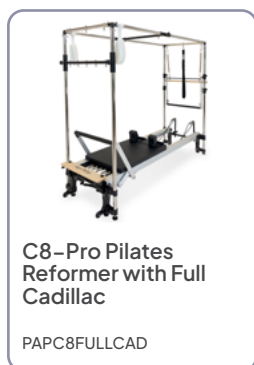

Align-Pilates

Full Pilates Cadillac

View Online

Unlock the Complete Range of Trapeze and Tower Exercises

The Full Pilates Cadillac Frame offers **maximum versatility**, enabling the complete Trapeze Table repertoire within your studio. Compatible with the A2 Base Frame and C8-Pro Pilates Reformers, it creates a **comprehensive studio set-up** for traditional Cadillac, trapeze, and spring-based resistance work.

Supplied with Trapeze, Foot Straps, and foot support as standard, it supports a **wide range of strength, mobility, suspension and assisted exercises** drawn from Joseph Pilates' original system.

Product Options

Contact us to place an order: align-pilates.com

Key Features

Adjustable Components

Easy adjustments with our:

- Rapid-Adjust Double Eyelet Spring Holders
- Multiple eyelets for 10 different spring positions
- Adjustable-height Swing Through Bar and Roll Down Bar
- Sliding Trapeze Swing and Fuzzy handles

Multi-plane resistance

Vertical exercise options from:

- Swing Through Bar
- Roll Down Bar
- Repositionable springs

Expanded Repertoire

Differentiate your studio:

- Vertical resistance for full-body work
- Hanging/Trapeze exercise possibilities
- Supports full classical Pilates Cadillac repertoire
- More exercise variety without additional floor space