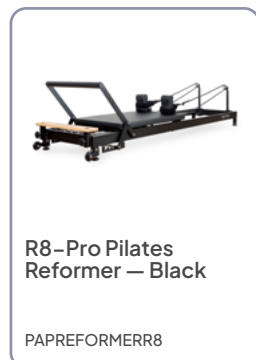

Align-Pilates

The R8-Pro Reformer

Black

View Online

Pilates Reformers
AUSTRALIA

Our Leading Light Commercial Reformer: Compact, Lightweight, and Ideal for New Studios

The R8-Pro is a Light Commercial Reformer **designed for facilities with lower usage requirements** (under 20 hours per week). Inspired by **classical Pilates geometry**, it reflects many of the proportions and set-ups of Joseph Pilates' original machines, while incorporating **contemporary adjustment systems** for practical day-to-day use and a **sleek, black finish**.

Well suited to **multi-purpose spaces**, the R8-Pro is **compact, portable, and can free-stand vertically** when used with a Jump Board. It features four Footbar positions, our Rapid-Change Spring Bar with three positions, and Pro-Rope adjusters for efficient setup between users. Supplied with four springs, it also allows space for an optional fifth spring of choice.

Product Options

Contact us to place an order: align-pilates.com

Key Features

Adjustable Components

Easy adjustments with our:

- Rapid-Change Spring Bar
- Adjustable 5-position Footbar
- Intuitive Pro-Rope Adjusters
- Up to 9-height Rope Risers
- 3-position Headrest
- Variable-width Shoulder Rests
- 4 nickel springs in 3 strengths (with space for a 5th spring)
- Adjustable levelling feet