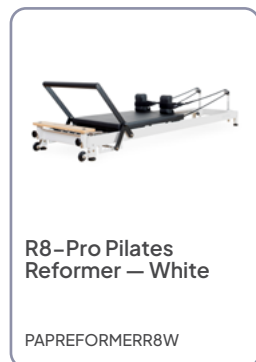

Product Options

Contact us to place an order: align-pilates.com